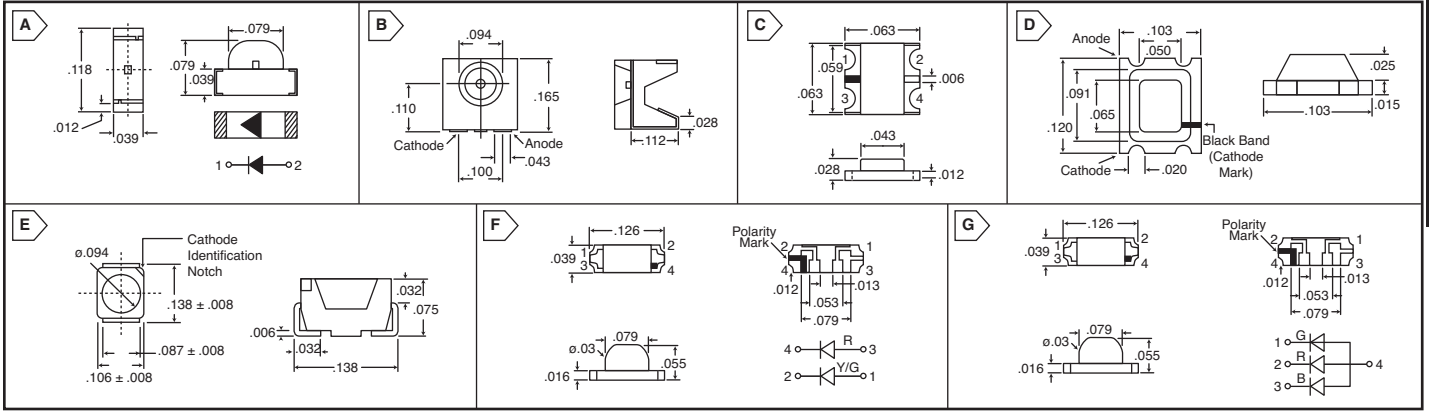

DIALIGHT SMD LEDs

Products may be RoHS compliant. Check mouser.com for RoHS status.

Dialight

DIMENSIONS: in.

illumination

Dialight

Dialight SURFACE MOUNT LED - MicroLED® SERIES (CONT.)

RoHS Compliant

For quantities of 2000 and up, call for quote.