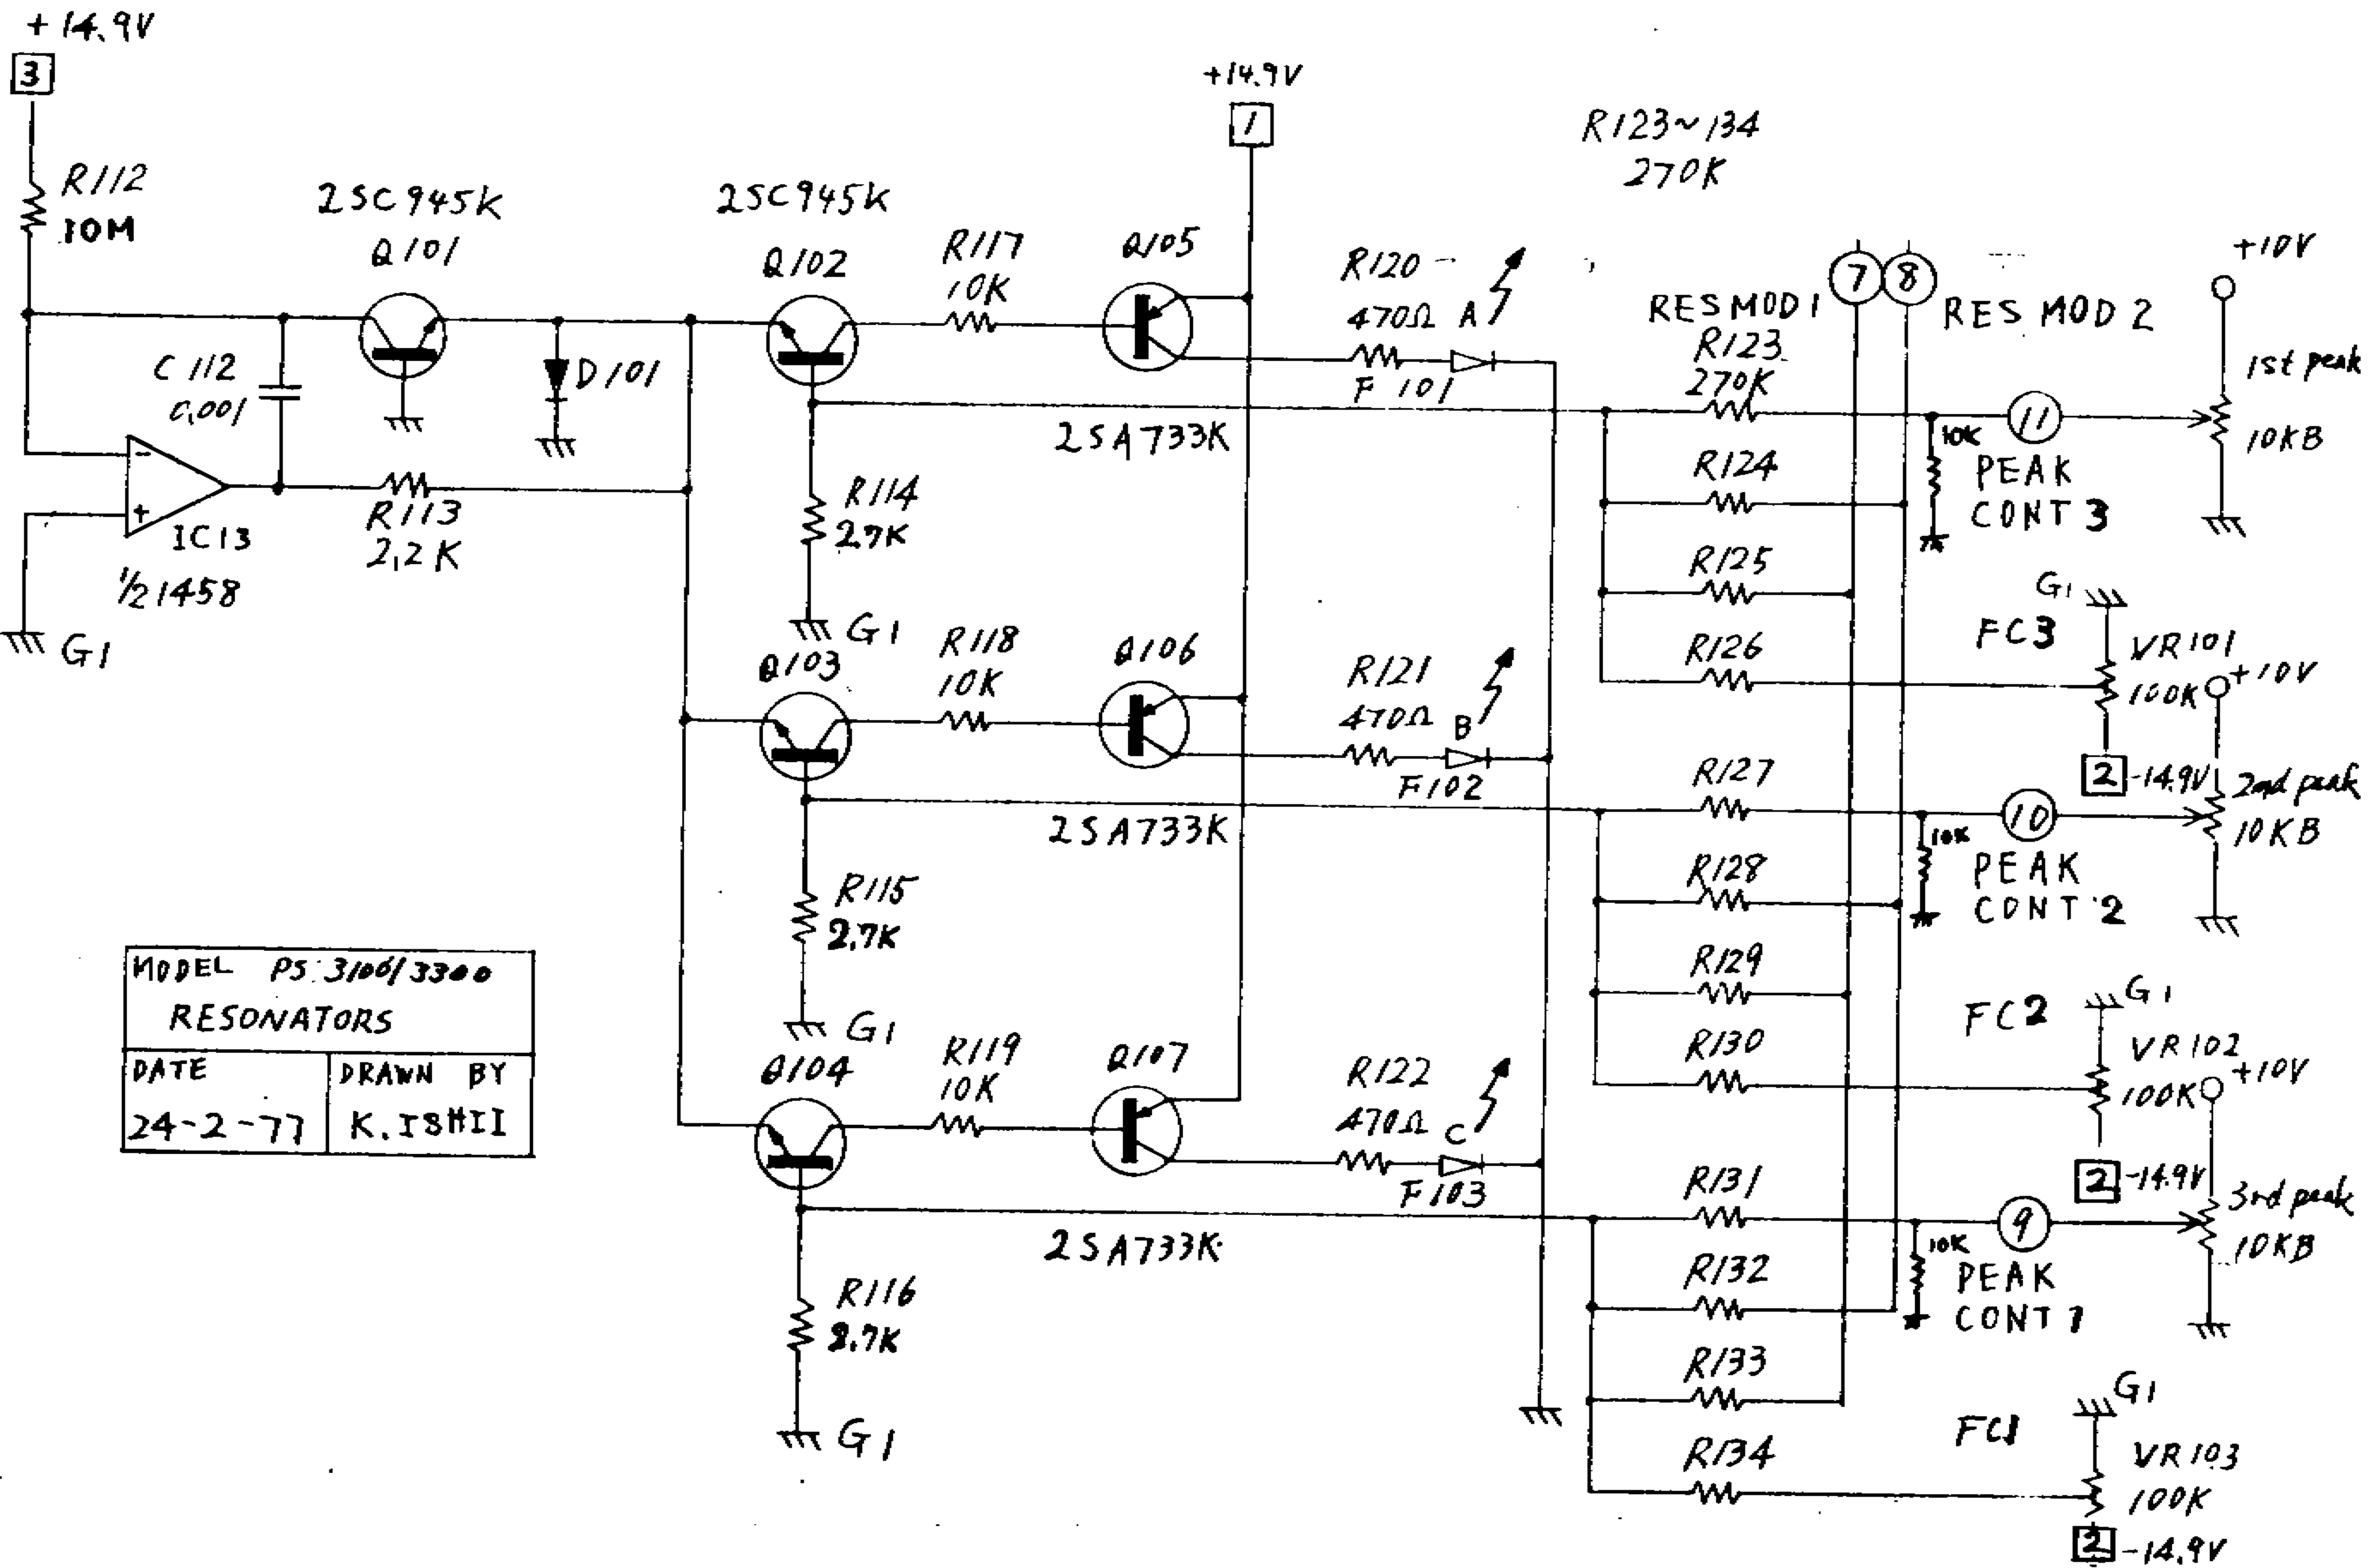

MODEL PS3100/3300 RESONATORS	
DATE 23-2-77	DRAWN BY K. ISHII

1枚・基板・ハ同色に→

HTV P873D	C105,106,107	C108,109,110
Yellow	0.082	820p ±
Green	0.068	680p ±
Blue	0.056	560p ±
Gray	0.039	390p ±
White	0.033	330p ±

MODEL PS-3106/3300	
RESONATORS	
DATE	DRAWN BY
24-2-77	K. ISHII