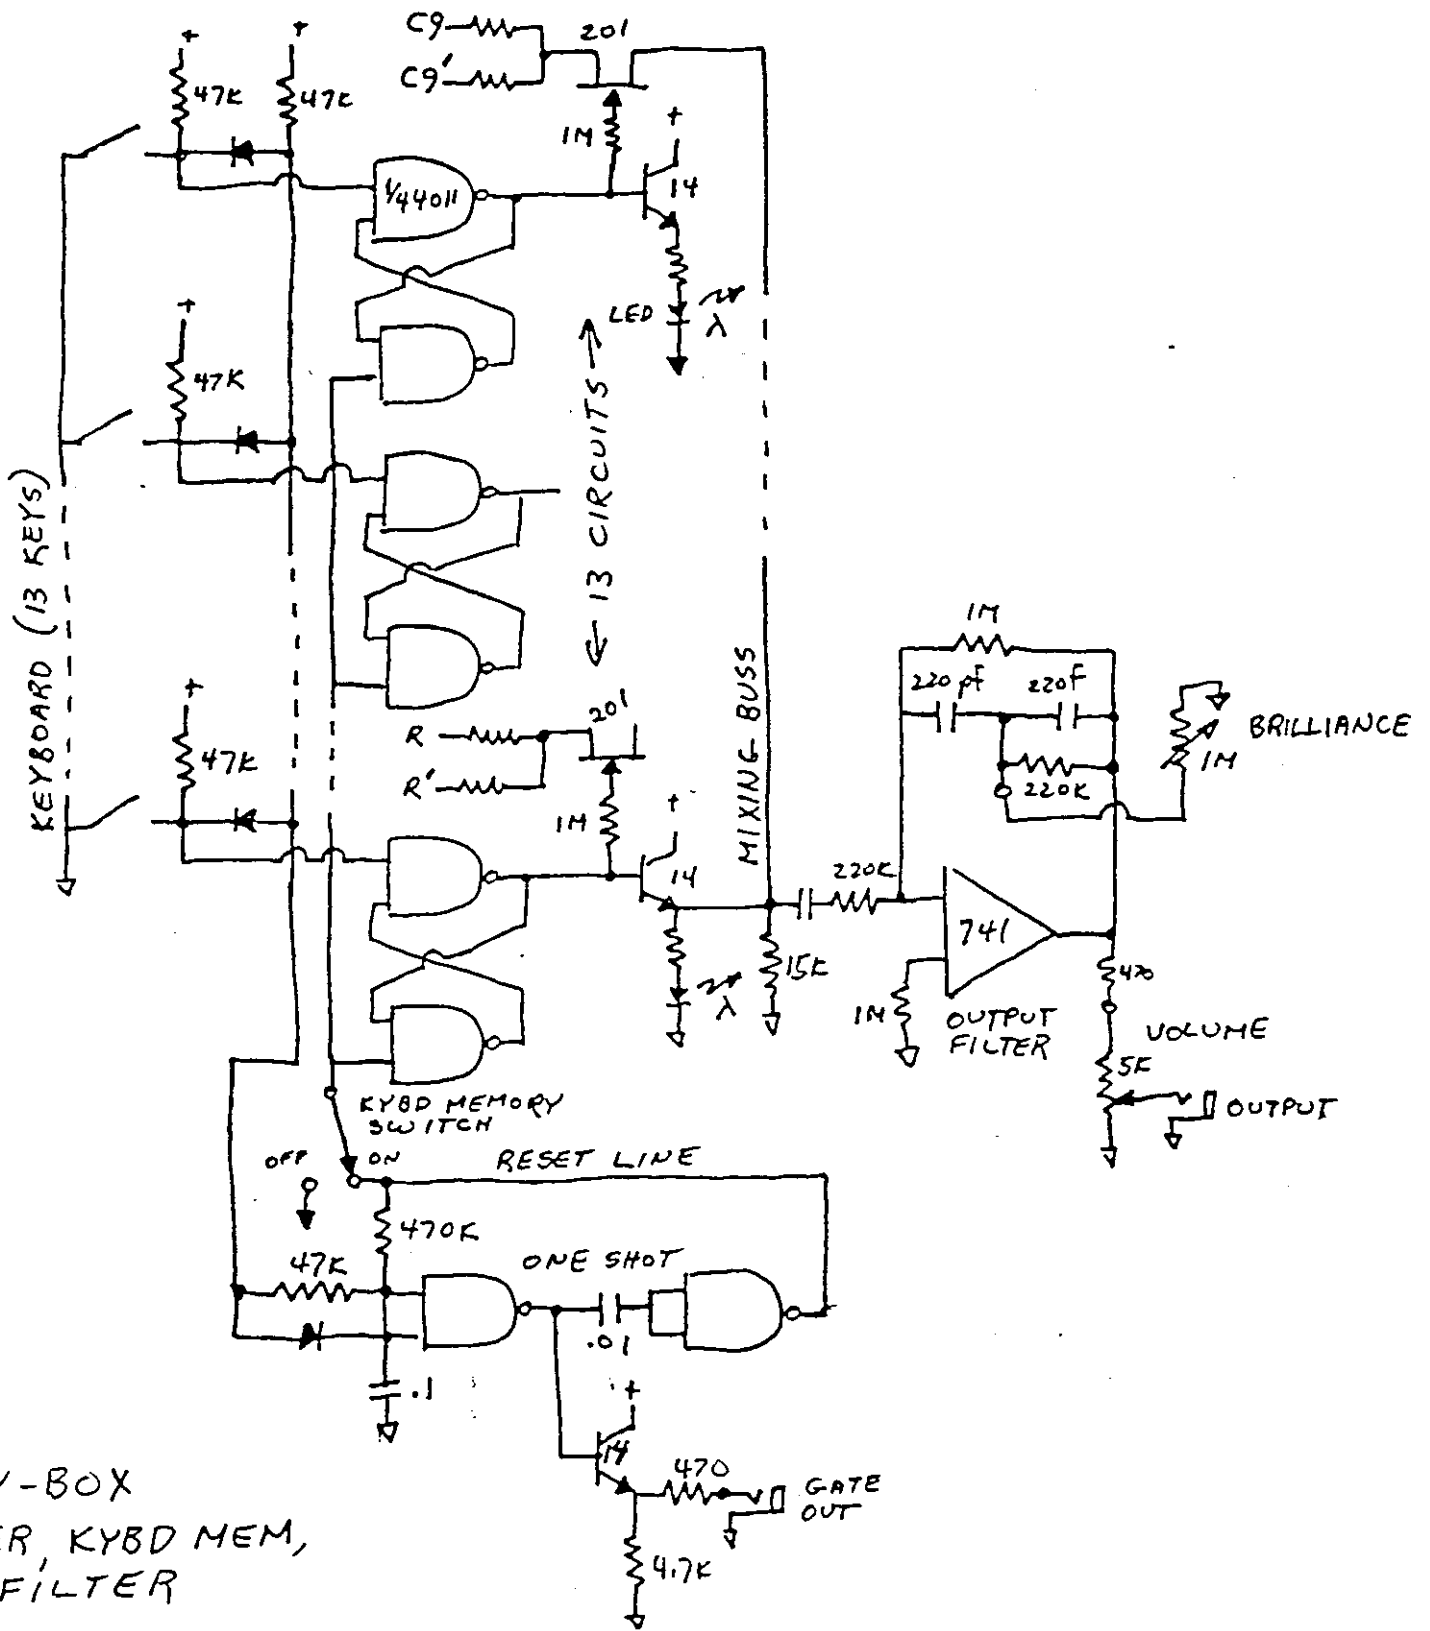

POLY-BOX
MIXER, KYBD MEM,
AND FILTER

ELECTRONIC MUSIC LABS, INC.
BOX H, VERNON, CT 06066
(203) 875-0751

10-77
JJM

7