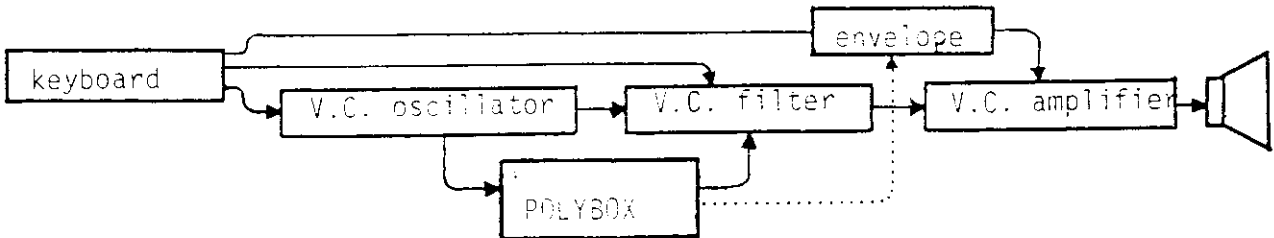

POLYBOX IS A NEW CONCEPT - TAKE THE TIME TO UNDERSTAND
 WHAT IT DOES - AND WHAT IT CAN DO FOR YOUR MUSIC.

Traditional voltage controlled synthesizers (EML 101, 500, Moog Micro, Mini, model 15, Arp Axxe, Odyssey, 2600, and others) are organized in the following way:

WITH POLYBOX YOU CAN HAVE YOUR CAKE AND EAT IT TOO!

Polybox is normally added to an existing synthesizer in the following way:

In simple terms, Polybox makes available a full octave of pitch sources at semitone intervals which precisely follow the synthesizer oscillator. Thus you can select a chord on Polybox and transpose it with your synthesizer keyboard - or simply "park" your synthesizer at some pitch and play the Polybox keyboard polyphonically. Because Polybox follows your synthesizer oscillator it will also follow pitch bends, glides, and vibrato.